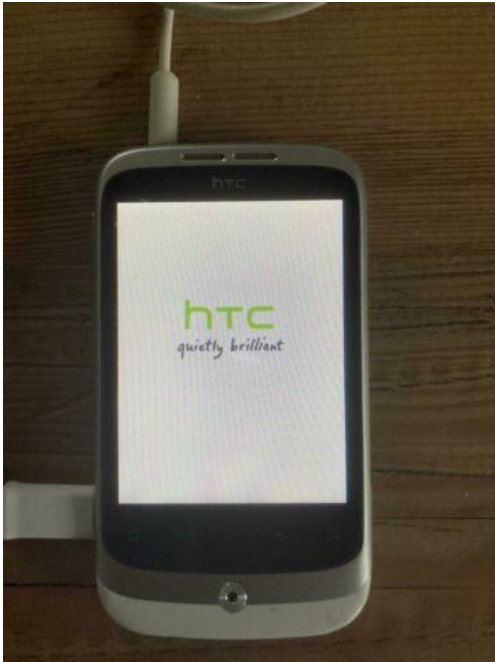

Htc

Locatie **Drenthe, Zuidwolde**
<https://www.advertentiax.nl/x-1105200-z>

Htc telefoon. Met.

<https://www.advertentiax.nl/x-1105200-z>

Htc

<https://www.advertentiax.nl/x-1105200-z>

Htc

<https://www.advertentiax.nl/x-1105200-z>