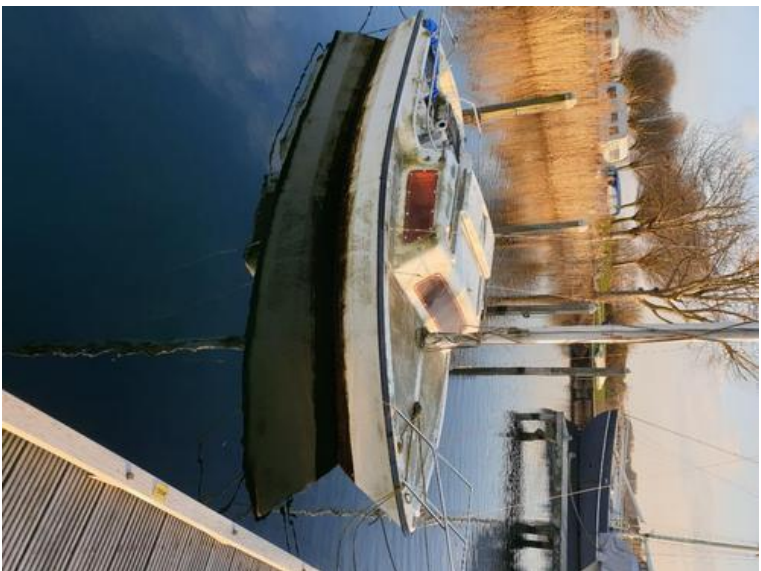

zeilschip (185 EUR)

Locatie **Flevoland, Zeewolde**
<https://www.advertentiax.nl/x-1432804-z>

Zeilschip met anker te.

<https://www.advertentiax.nl/x-1432804-z>

zeilschip

<https://www.advertentiax.nl/x-1432804-z>

zeilschip

<https://www.advertentiax.nl/x-1432804-z>

zeilschip

<https://www.advertentiax.nl/x-1432804-z>

zeilschip

<https://www.advertentiax.nl/x-1432804-z>

zeilschip

<https://www.advertentiax.nl/x-1432804-z>