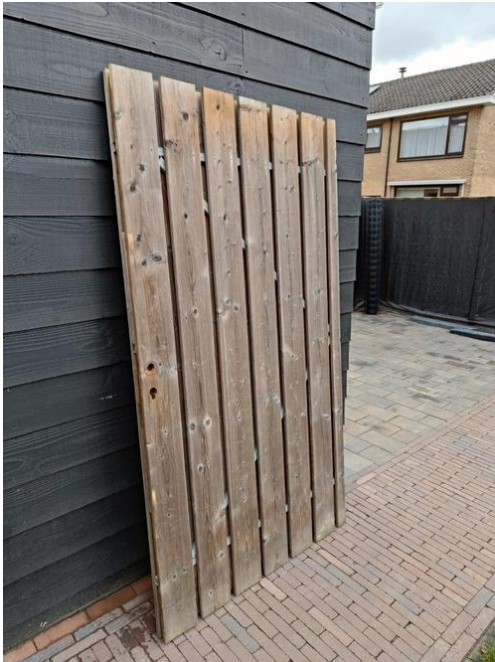

## poort 200x110cm (80 EUR)

Locatie **Noord-Brabant, Prinsenbeek**  
<https://www.advertentiox.nl/x-1478924-z>

Poort 200cm. Hoog en 110cm breed zonder slot incl

<https://www.advertentiox.nl/x-1478924-z>

poort 200x110cm

<https://www.advertentiox.nl/x-1478924-z>

poort 200x110cm

<https://www.advertentiox.nl/x-1478924-z>

poort 200x110cm

<https://www.advertentiox.nl/x-1478924-z>

poort 200x110cm

<https://www.advertentiox.nl/x-1478924-z>