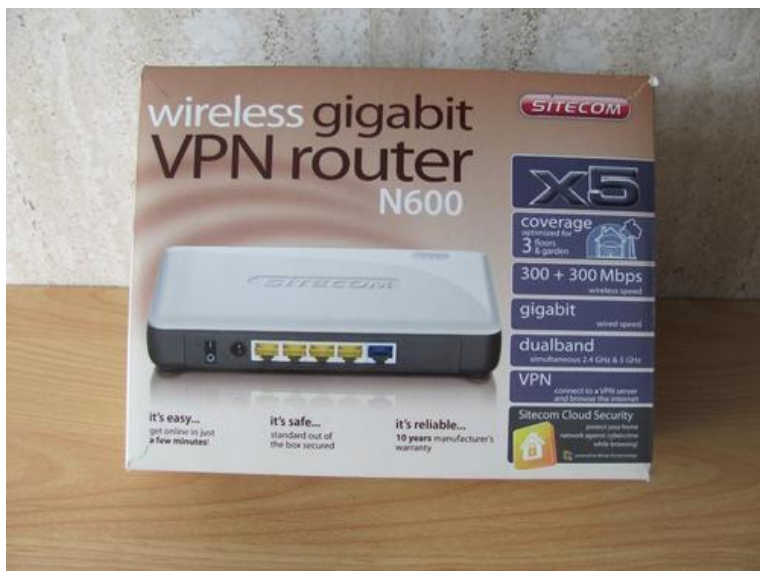

Router Sitecom N600

Locatie **Limburg, Weert**
<https://www.advertentiax.nl/x-1900289-z>

Netwerk Router Sitecom N600
 met

 <p>Router Sitecom N600</p> <p>https://www.advertentiax.nl/x-1900289-z</p>	 <p>Router Sitecom N600</p> <p>https://www.advertentiax.nl/x-1900289-z</p>	 <p>Router Sitecom N600</p> <p>https://www.advertentiax.nl/x-1900289-z</p>	 <p>Router Sitecom N600</p> <p>https://www.advertentiax.nl/x-1900289-z</p>	 <p>Router Sitecom N600</p> <p>https://www.advertentiax.nl/x-1900289-z</p>	 <p>Router Sitecom N600</p> <p>https://www.advertentiax.nl/x-1900289-z</p>	 <p>Router Sitecom N600</p> <p>https://www.advertentiax.nl/x-1900289-z</p>	 <p>Router Sitecom N600</p> <p>https://www.advertentiax.nl/x-1900289-z</p>	 <p>Router Sitecom N600</p> <p>https://www.advertentiax.nl/x-1900289-z</p>	 <p>Router Sitecom N600</p> <p>https://www.advertentiax.nl/x-1900289-z</p>
---	--	--	--	---	--	--	--	--	--