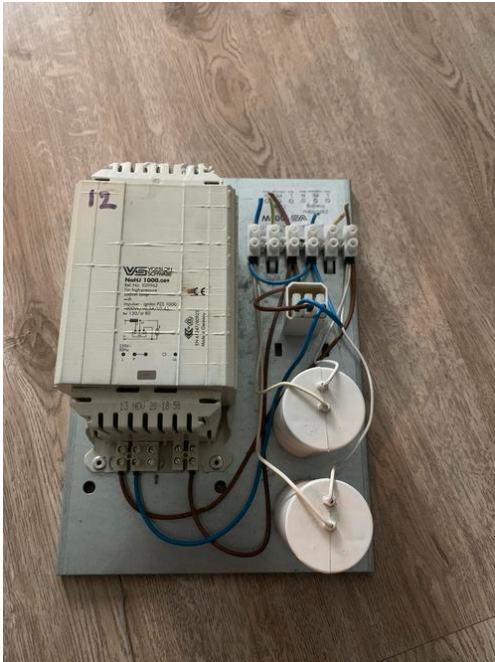

Trafo 1000watt

Locatie **Limburg, Hoensbroek**
<https://www.advertentiax.nl/x-1935403-z>

Trafo 1000watt
 3 stuks van
 Met lamp/peer
 Zonder

Trafo **1000watt**
<https://www.advertentiax.nl/x-1935403-z>

Trafo **1000watt**
<https://www.advertentiax.nl/x-1935403-z>

Trafo **1000watt**
<https://www.advertentiax.nl/x-1935403-z>

Trafo **1000watt**
<https://www.advertentiax.nl/x-1935403-z>

Trafo **1000watt**
<https://www.advertentiax.nl/x-1935403-z>

Trafo **1000watt**
<https://www.advertentiax.nl/x-1935403-z>