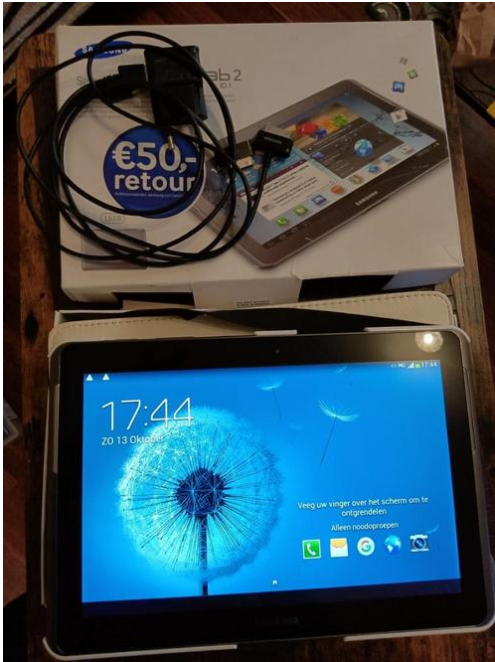

Samsung (40 EUR)

Locatie **Limburg, Sittard**
<https://www.advertentiax.nl/x-2090365-z>

in nwe

<https://www.advertentiax.nl/x-2090365-z>

Samsung

<https://www.advertentiax.nl/x-2090365-z>

Samsung

<https://www.advertentiax.nl/x-2090365-z>