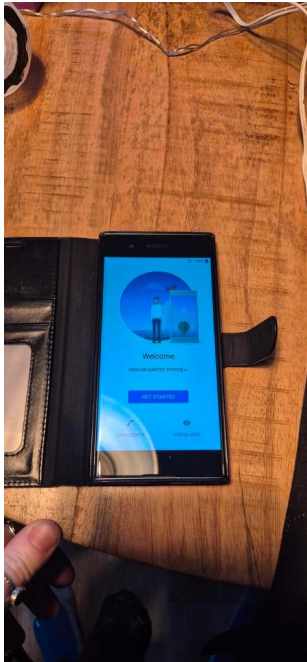

## Sony Xperia XA1 (45 EUR)

Locatie **Overijssel, Zwolle**  
<https://www.advertentiax.nl/x-2092602-z>

Sony Xperia XA1 Plus  
 Met gebruikers schade zie foto's

Ondersteund 3G en 4G  
 Google Android ondersteuning  
 4GB / 3GB RAM, 32GB / 64GB eMMC internal memory\*, microSDXC support (up to 256GB)  
 Connectiviteit  
 A-GNSS (GPS + GLONASS), WiFi Miracast, Bluetooth® 4.2 wireless technology, Google Cast, NFC, USB Type-C™

SIM-functionaliteit  
 Single SIM, Dual SIM, Nano SIM  
 Camera aan voorzijde  
 8MP, 1/4" Exmor R for mobile™ for mobile image sensor, Low-light photo: up to ISO 3200, 23mm wide-angle lens F2.0, SteadyShot™