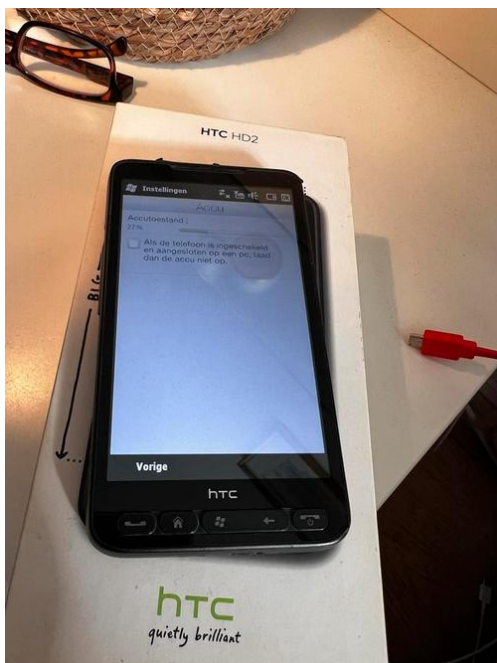

HTC HD2 Windows (35 EUR)

Locatie **Limburg, Roermond**
<https://www.advertentiax.nl/x-2092795-z>

Met de originele verpakking. Geen oplader.

NETWORK

Technology GSM / HSPA

LAUNCH

Announced 2009, October. Released 2009, November

Status Discontinued

BODY

Dimensions 120.5 x 67 x 11 mm (4.74 x 2.64 x 0.43 in)

Weight 157 g (5.54 oz)

SIM Mini-SIM

DISPLAY

Type TFT, 65K colors

Size 4.3 inches, 52.6 cm² (~65.2% screen-to-body ratio)

Resolution 480 x 800 pixels, 5:3 ratio (~217 ppi density)

PLATFORM

OS Microsoft Windows Mobile 6.5 Professional, Sense UI

Chipset Qualcomm QSD8250 Snapdragon S1

CPU 1.0 GHz Scorpion

GPU Adreno 200

MEMORY

On-board ProSDHC (7.68 GB) slot)